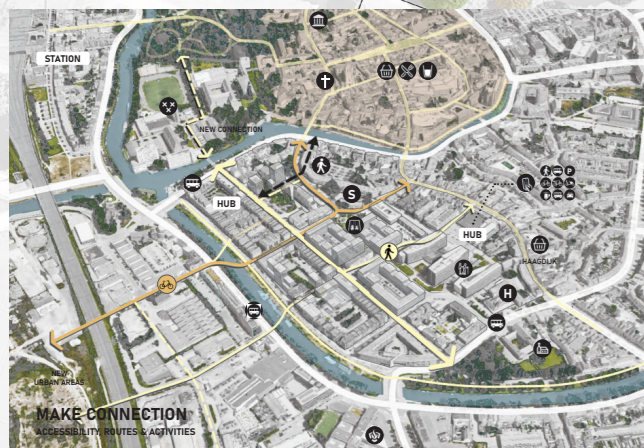

# I'LL SE YOU IN MIDDELPLEIN!

## UPGRADING SCHORSMOLEN TO A SOCIAL, CONNECTED, AND ECOLOGICAL NEIGHBOURHOOD

- LEGENDA**
- square
  - water park
  - walking / biking bridge
  - street green
  - green court yards - on deck, with parking and private storage on ground level
  - parking - on street / court yards / under green decks / public garage
  - building - residential programme on ground floor
  - building - active ground floor programme
  - play / sport field
  - section
  - two social and green meeting places
  - views - A, B, C, D