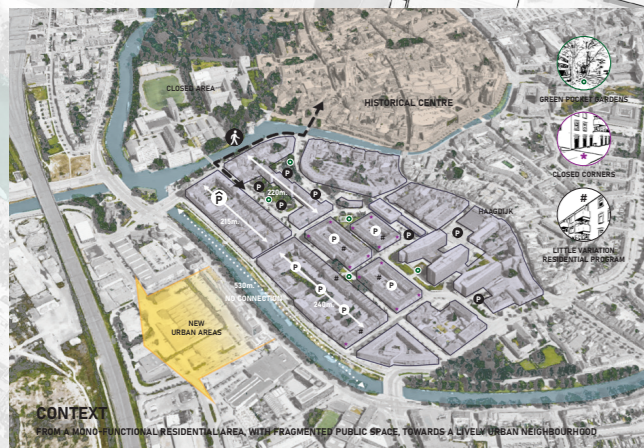

# I'LL SE YOU IN MIDDELPLEIN!

## UPGRADING SCHORSMOLEN TO A SOCIAL, CONNECTED, AND ECOLOGICAL NEIGHBOURHOOD

- LEGENDA**
- square
  - water park
  - walking / biking bridge
  - street green
  - green court yards - on deck, with parking and private storage on ground level
  - parking - on street / court yards / under green decks / public garage
  - building - residential programme on ground floor
  - building - active ground floor programme
  - play / sport field
  - section
  - two social and green meeting places
  - views - A, B, C, D