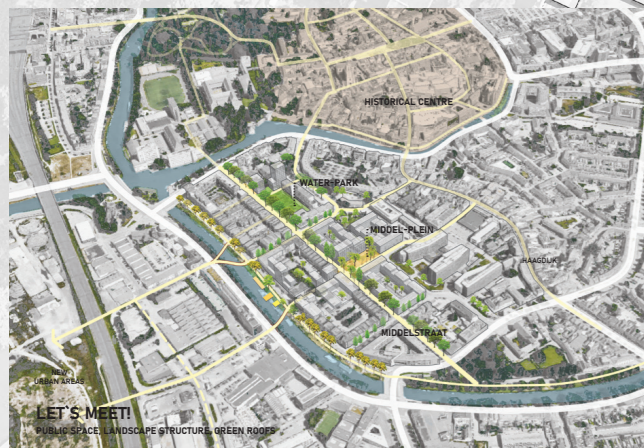

# I'LL SE YOU IN MIDDELPLEIN!

## UPGRADING SCHORSMOLEN TO A SOCIAL, CONNECTED, AND ECOLOGICAL NEIGHBOURHOOD

- LEGENDA**
- square
  - water park
  - walking / biking bridge
  - street green
  - green court yards - on deck, with parking and private storage on ground level
  - parking - on street / court yards / under green decks / public garage
  - building - residential programme on ground floor
  - building - active ground floor programme
  - play / sport field
  - section
  - two social and green meeting places
  - views - A, B, C, D