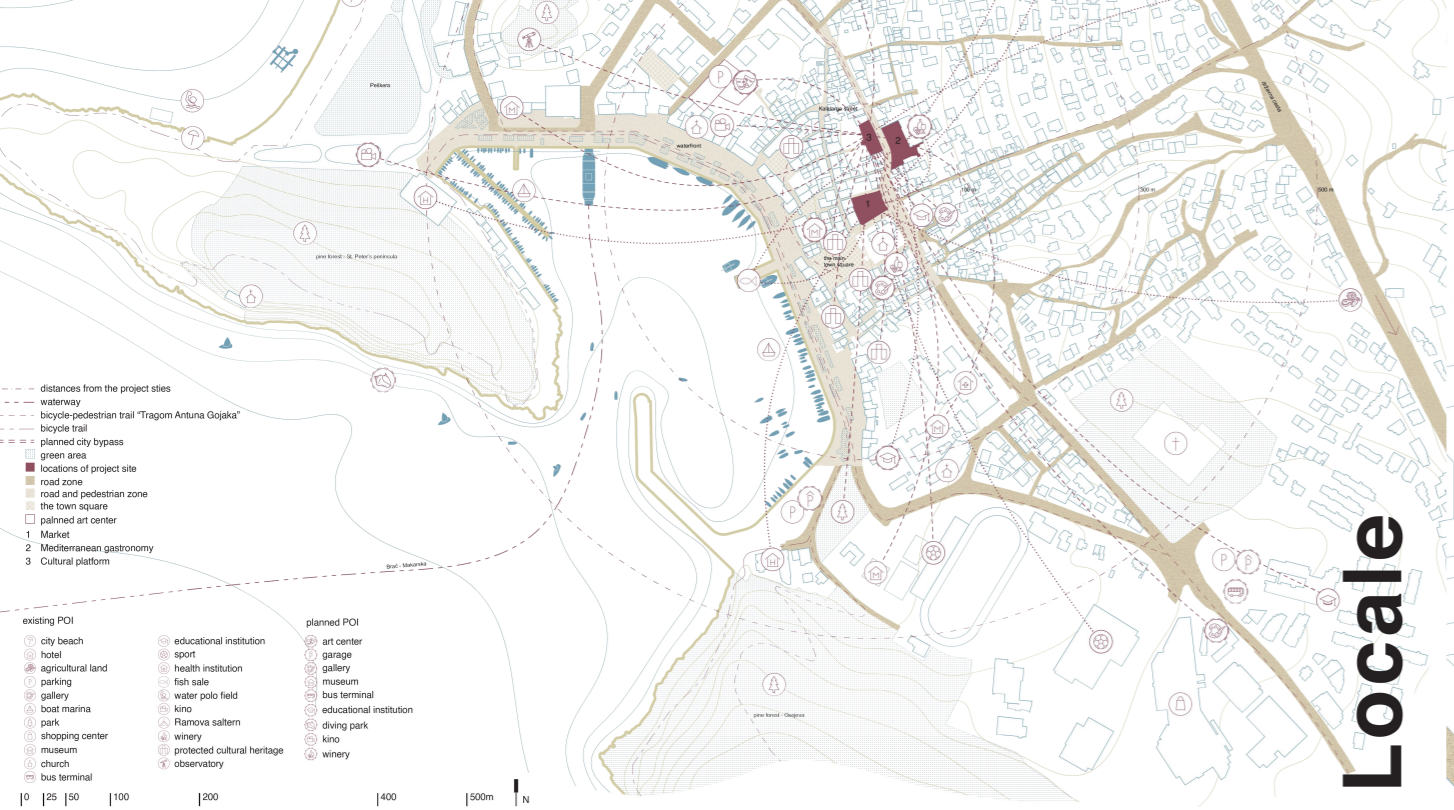

Makarska (HR)

Site analysis

scale 1:3000

Project Vision - Collage