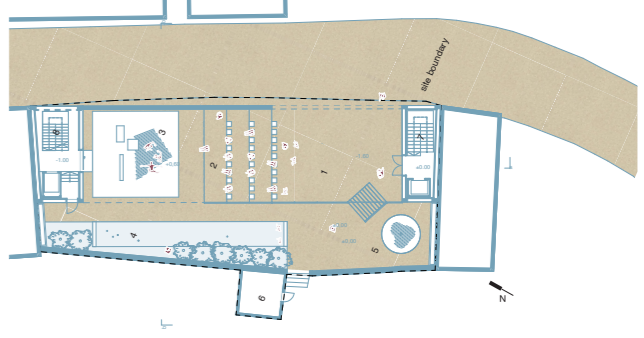

Cultural Platform

Ground floor plan
Scale 1:250