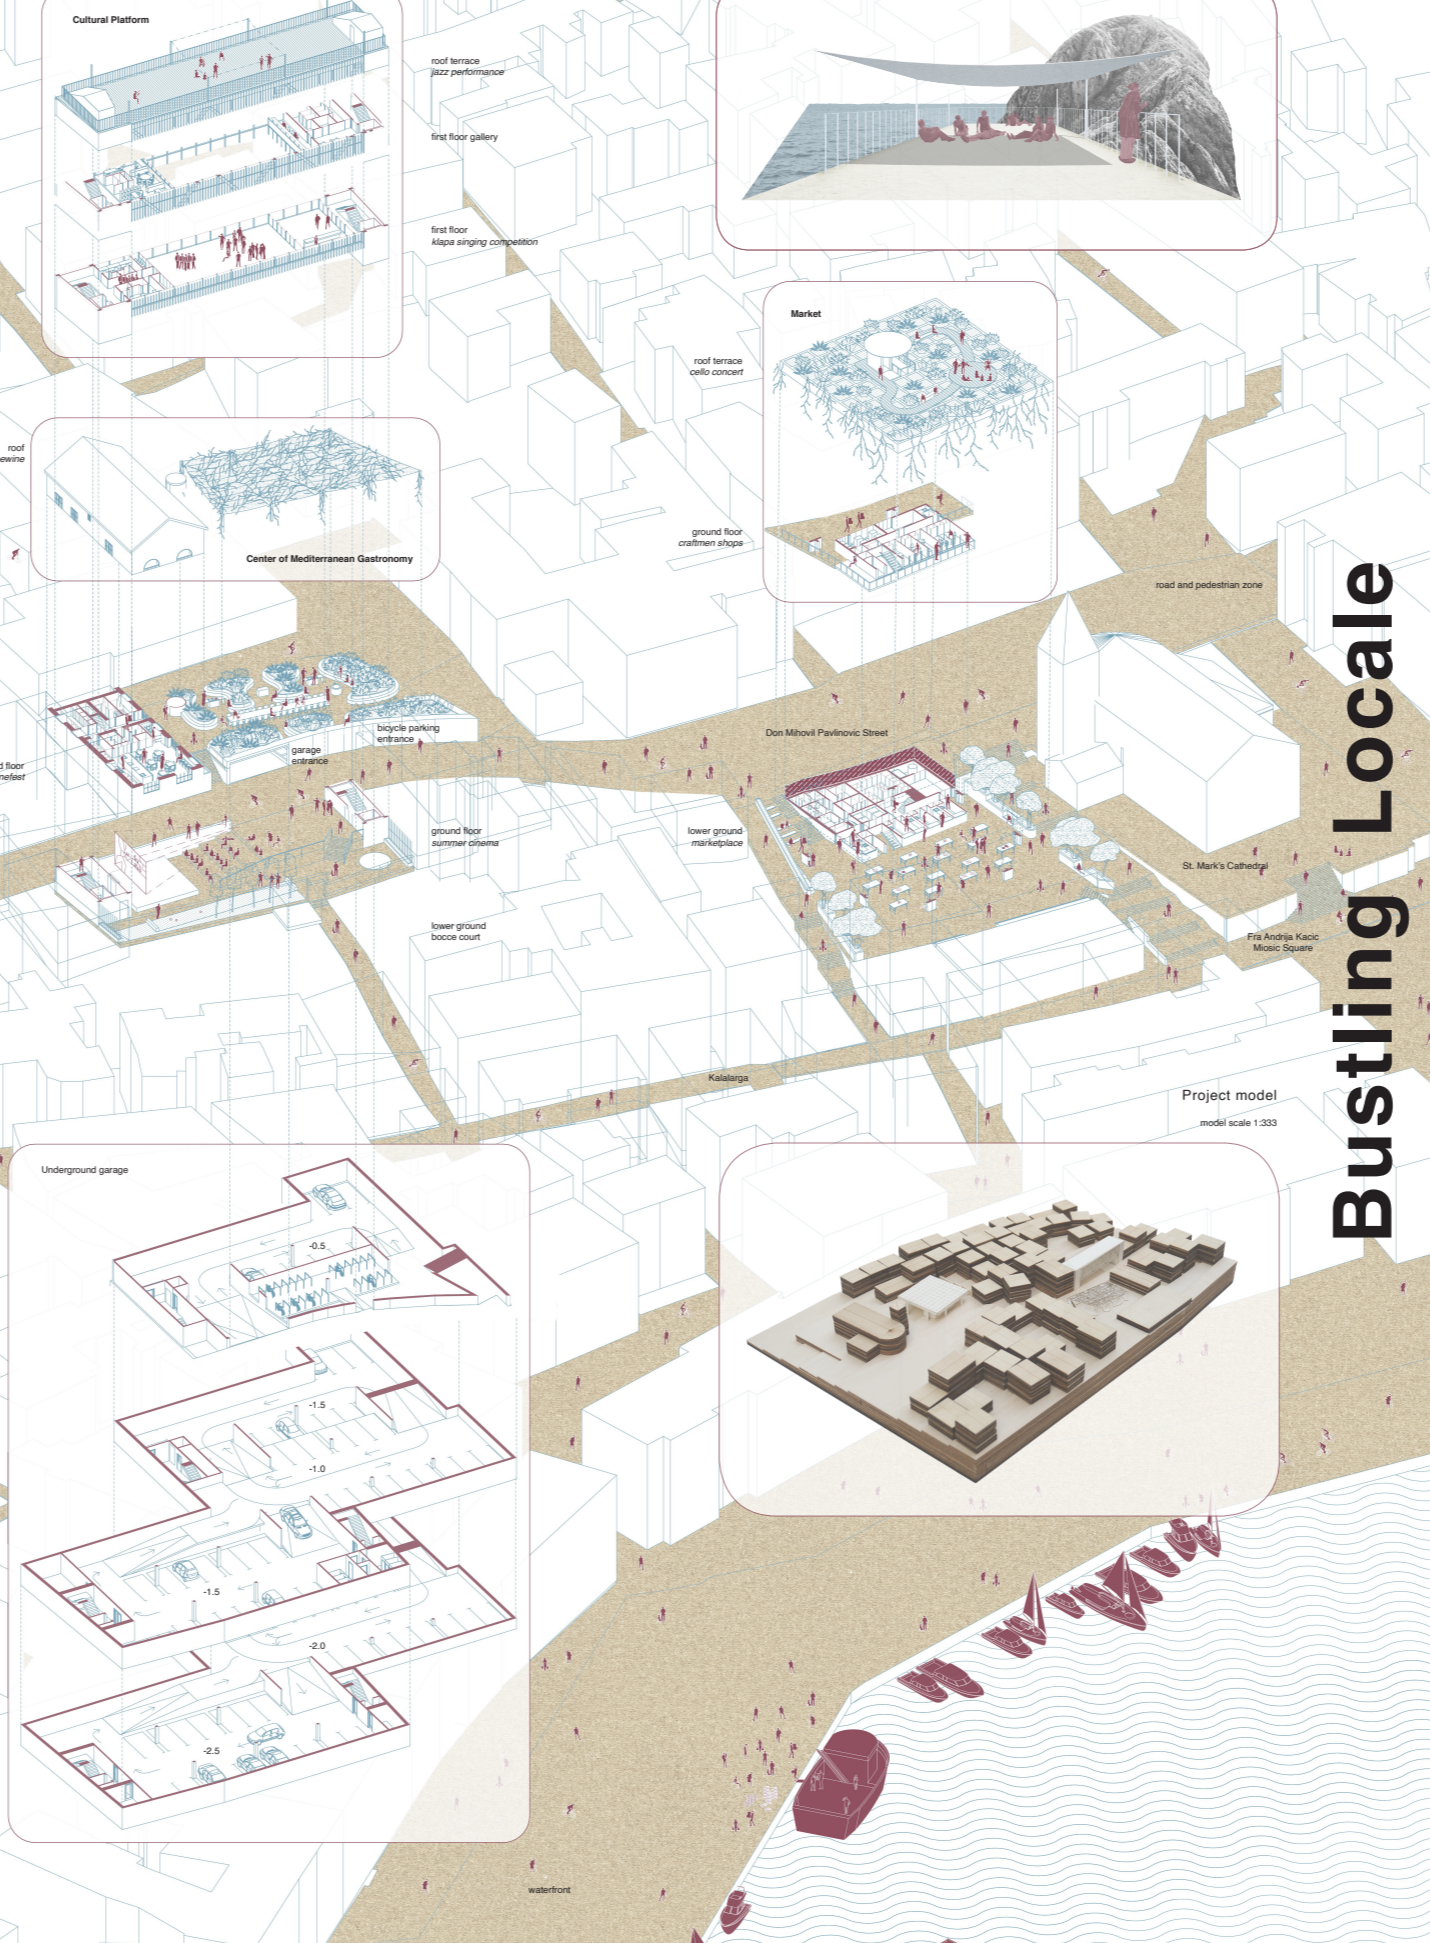

Makarska (HR)

Project sites