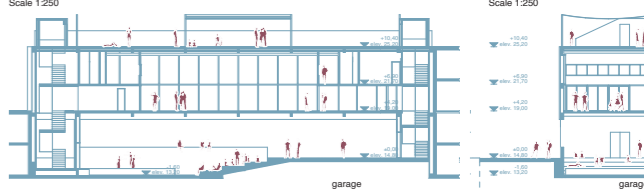

Section A-A
Scale 1:250