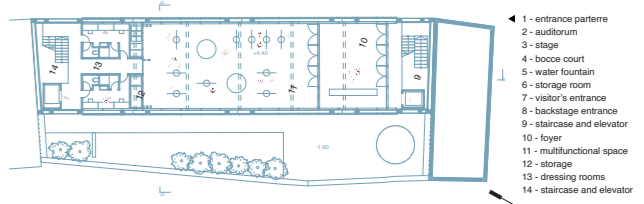

First floor plan
Scale 1:250