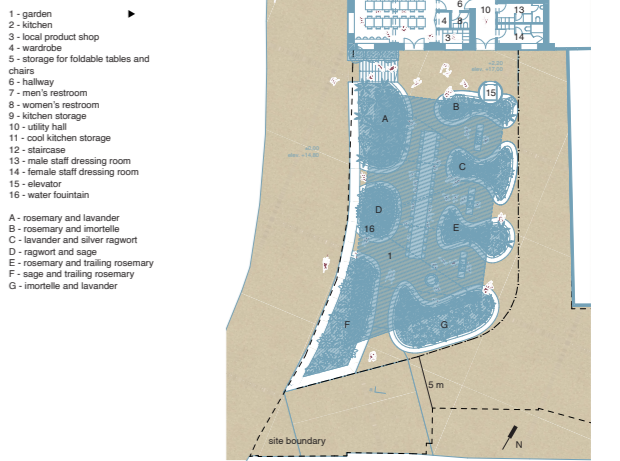

All floor plans and sections
Scale 1:250
10 12 16 10 100

Center of Mediterranean Gastronomy

Ground floor plan and section
Scale 1:250